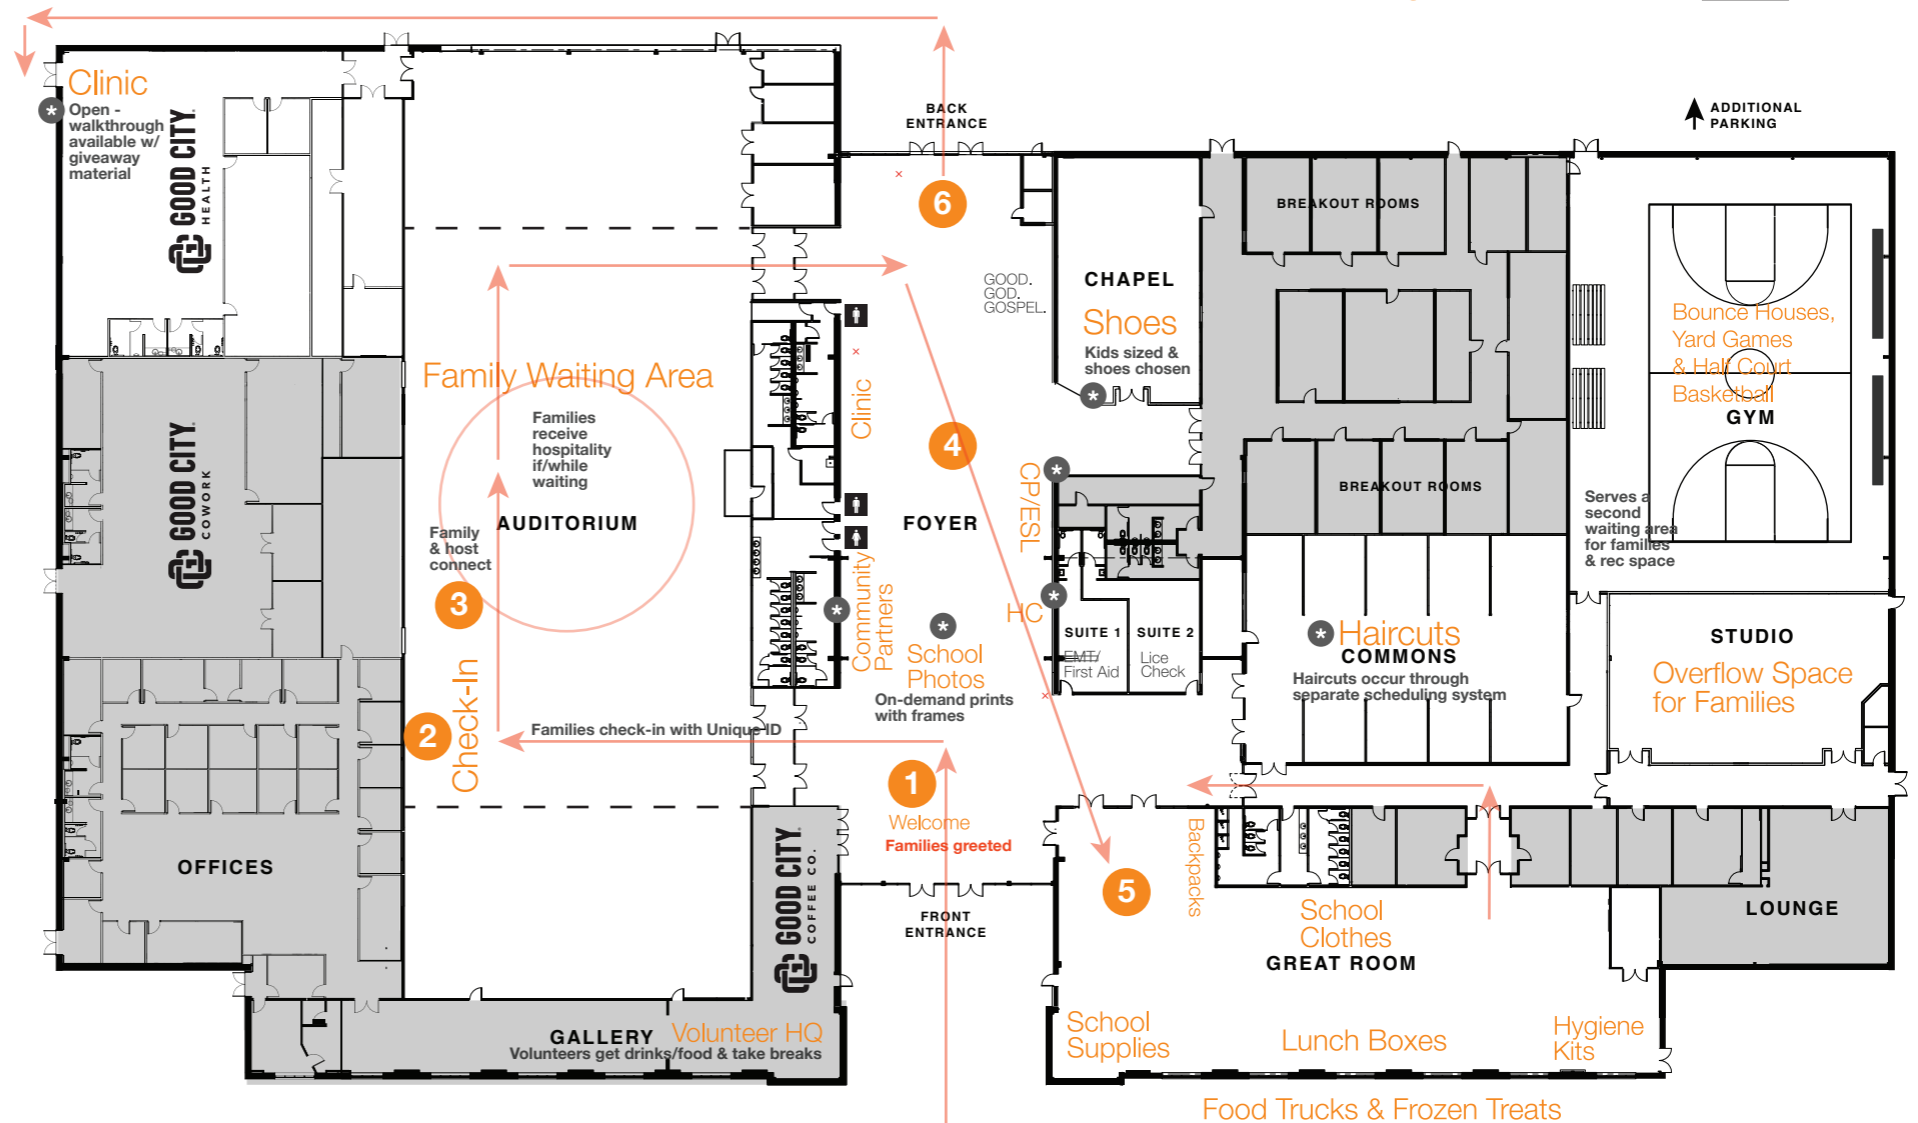

**Family Experience Stations**

- 1 Welcome
- 2 Check-in
- 3 Family & Host Connect
- 4 Walkthrough Foyer
- 5 Supplies

- School Clothes
- School Supplies
- Backpacks
- Hygiene Kits
- Food Packs

**6 Clinic Tour**

**\* Encouraged Additional Stations**

- Shoes
- School Photos
- Community Partners
- Clinic Walkthrough
- English Classes
- Church Project / House Church
- Food Trucks
- Bounce Houses / Basketball

Available by Separate Appointment

Haircuts

**BACK TO SCHOOL BETTER**

2024 BUILDING LAYOUT

Guest Parking